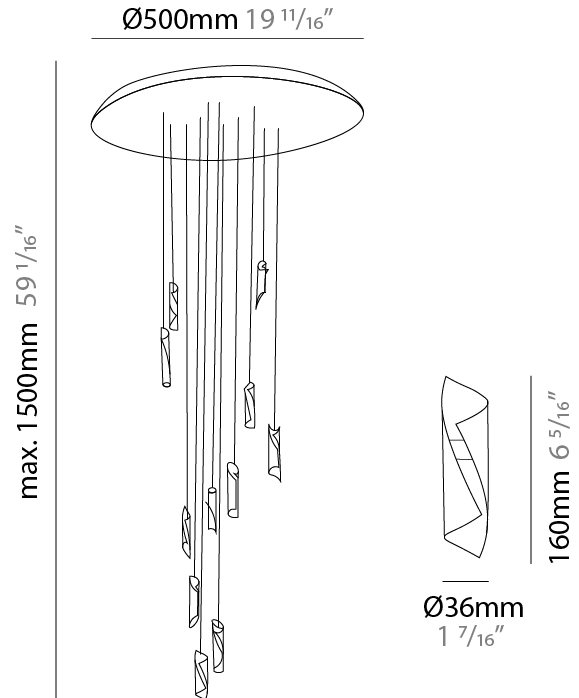

PROJECT
TYPE
SPECIFIER
QUANTITY
DATE

HUE 10 SUSPENSION

D131003- _____
base number

1. To build a product code in our configurator select the specify button on the base model # product page
2. To build a manual product code on this datasheet choose from the options listed below in blue font and add the suffix to the base model #

GENERAL

Series: HUE
Subseries: Hue 10
Brand: Knikerboker
Division: Design
Mounting Type: Suspension
Mounting Location: Ceiling
Subcategory: Ambient

PHYSICAL

Shape: Abstract
Diameter (mm): 500
Diameter (in): 19 11/16
Height (mm): 160
Height (in): 6 5/16
Max. Overall Height (mm): 1500
Max. Overall Height (in): 59 1/16
Light Distribution: Direct / Indirect
Fixture Finish: EWH / EBK / MAN / COF / PRD / SLF / GLF / CLF / BRL / EWS / EWG / EWC / EWR / EBS / EBG / EBC / EBC / EBB / MAS / MAD / MAC / MAB / COS / CGO / CCL / CBL / PRS / PRG / PRC / PRB
Fixture Material: Metal
Cable Details: Silicon Coaxial Cable

ELECTRICAL

Lamp Type: LED
Total Output Wattage (W): 15
Dimming: Non-Dimming / Phase Dimming (120vac Only)
Driver Included: Yes
Driver Location: Integrated
Driver Type: Constant Current - Universal
Driver Class: Class 2
Input Voltage (V): 120 - 277
Constant Current (MA): 350

LED

Number of LEDs: 10
Color Temperature (°K): 3000
Max. Delivered Lumen (lm): 1500
CRI: >80 CRI
Lamp Life (hrs): 50000

OPTICAL

RATINGS AND CERTIFICATIONS

Certified By: Certified for North American Standards
IP rating: IP20