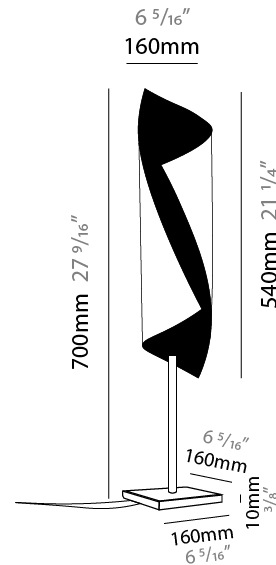

HUE PORTABLE

D134098- _____

base number

1. To build a product code in our configurator select the specify button on the base model # product page
2. To build a manual product code on this datasheet choose from the options listed below in blue font and add the suffix to the base model #

GENERAL

Series: HUE _____
Brand: Knikerboker _____
Division: Design _____
Mounting Type: Portable _____
Mounting Location: Table _____
Subcategory: Table _____

PHYSICAL

Shape: Cylinder _____
Diameter (mm): 160 _____
Diameter (in): $6 \frac{5}{16}$ _____
Height (mm): 700 _____
Height (in): $27 \frac{9}{16}$ _____
Light Distribution: Direct / Indirect _____
Fixture Finish: EWH / EBK / MAN / COF / PRD / SLF / GLF / CLF / BRL / EWS / EWG / EWC / EWR / EBS / EBG / EBC / EBC / EBB / MAS / MAD / MAC / MAB / COS / CGO / CCL / CBL / PRS / PRG / PRC / PRB _____
Fixture Material: Metal _____

ELECTRICAL

Number of Lamps: 2 _____
Lamp Type: LED Retrofit _____
Bulb Included: Bulb Not Included _____
Total Output Wattage (W): 16 _____
Max. Wattage Per Lamp (W): 8 _____
Lamp Base: GU10 _____
Input Voltage (V): 120 _____

LED

OPTICAL

RATINGS AND CERTIFICATIONS

Certified By: Certified for North American Standards _____
IP rating: IP20 _____

PROJECT	_____
TYPE	_____
SPECIFIER	_____
QUANTITY	_____
DATE	_____