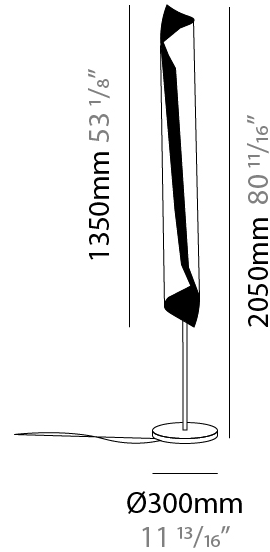

PROJECT	
TYPE	
SPECIFIER	
QUANTITY	
DATE	

HUE PORTABLE

D134027- _____
base number

1. To build a product code in our configurator select the specify button on the base model # product page
2. To build a manual product code on this datasheet choose from the options listed below in blue font and add the suffix to the base model #

GENERAL

Series: HUE
Brand: Knikerboker
Division: Design
Mounting Type: Portable
Mounting Location: Floor
Subcategory: Floor

PHYSICAL

Shape: Cylinder
Diameter (mm): 300
Diameter (in): 11 ¹³/₁₆
Height (mm): 2050
Height (in): 80 ¹¹/₁₆
Light Distribution: Direct / Indirect
Fixture Finish: EWH / EBK / MAN / COF / PRD / SLF / GLF / CLF / BRL / EWS / EWG / EWC / EWR / EBS / EBG / EBC / EBC / EBB / MAS / MAD / MAC / MAB / COS / CGO / CCL / CBL / PRS / PRG / PRC / PRB
Fixture Material: Metal
Upon Request: Bolt Down

ELECTRICAL

Number of Lamps: 4
Lamp Type: LED Retrofit
Bulb Included: Bulb Not Included
Max. Wattage Per Lamp (W): 4.5
Lamp Base: E26
Input Voltage (V): 120
Upon Request: 277Vac / GU10

LED

OPTICAL

RATINGS AND CERTIFICATIONS

Certified By: Certified for North American Standards
IP rating: IP20