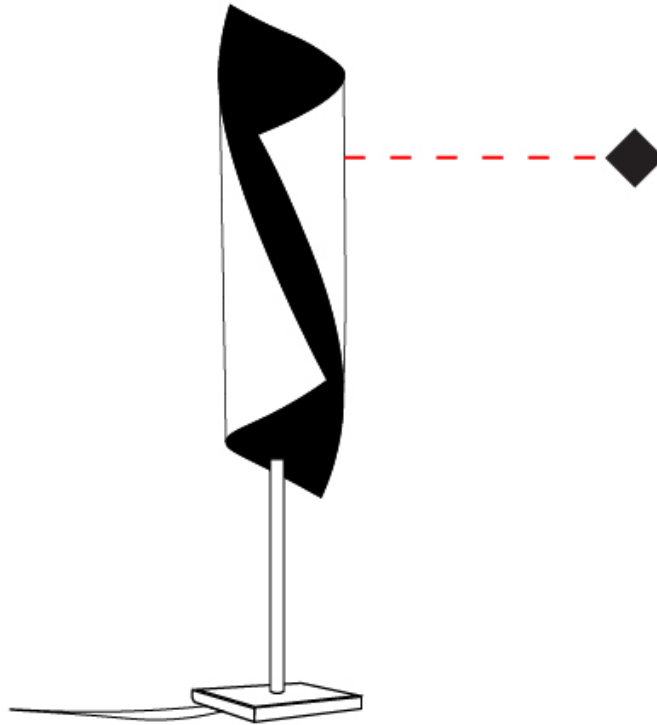

HUE PORTABLE

D134098-

PROJECT _____

TYPE _____

SPECIFIER _____

QUANTITY _____

DATE _____